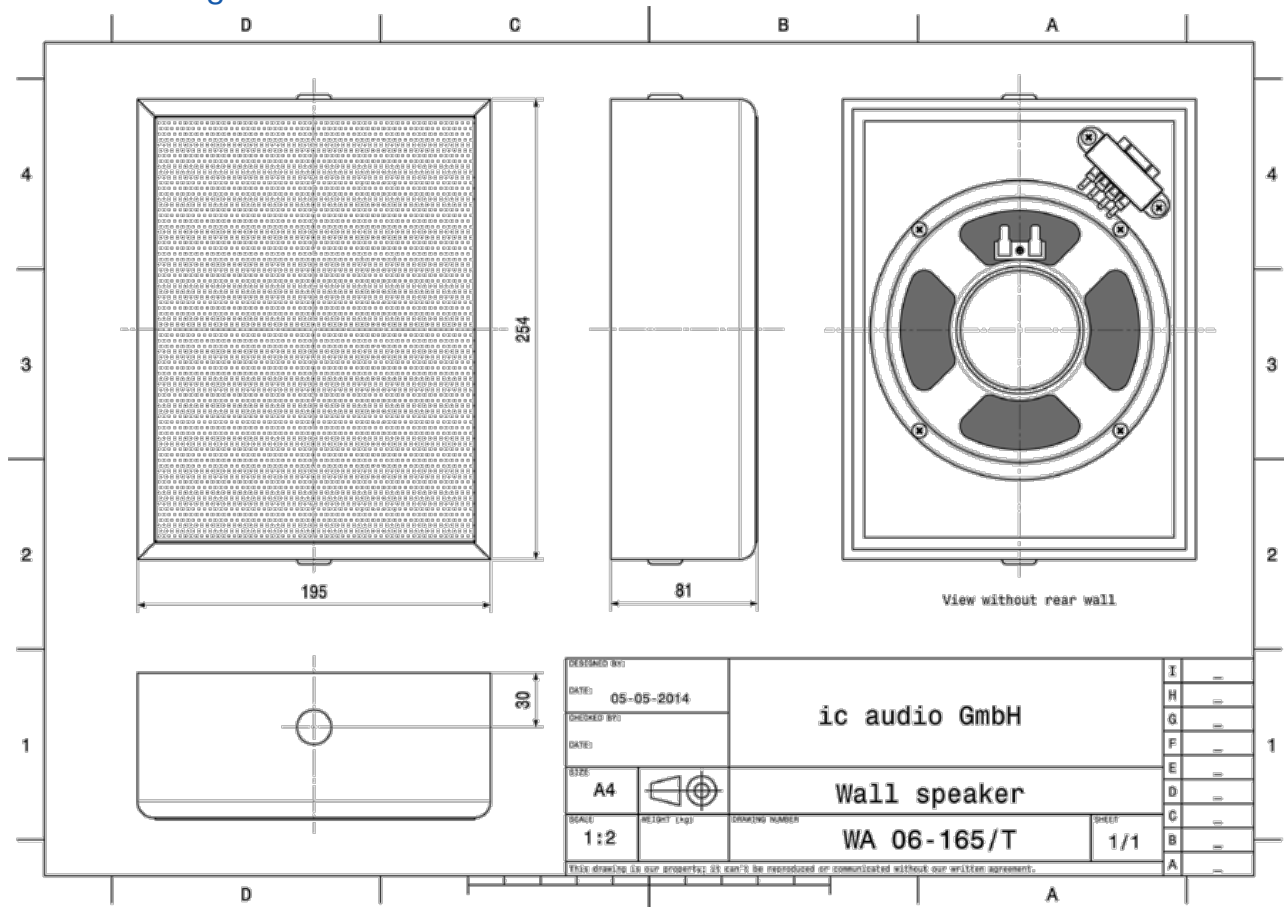

Technical Diagrams

Measurements according to DIN IEC 268-5 | RoHS compliant (2011/65/EU)

Article Nr.:
44624800

Packing Unit:
8