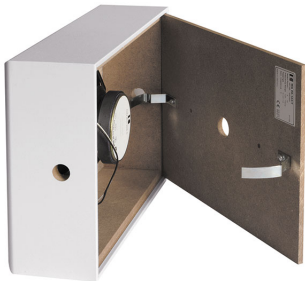

WA 06-165/T

- Softline-design
- shock-resistant housing
- low-distortion sound

The 6W powered speaker is equipped with a 165mm full-range loudspeaker chassis and a 100V transformer with 3 power adjustments. The high-density, shock-resistant MDF wood housing in white provides a low resonance sound. A sturdy front grille made of steel guarantees enduring stability.

The speaker is also with the high protection class IP 54 against the security risks of environmental influences. The reliable spring clamp on the rear plate ensures a quick mounting on walls.

The speaker is connected by a 2-pin push-clamp.

Technical Data

Description	WA 06-165/T
Power	6/3/1,5 W
Frequency Range	197 - 21.900 Hz
Frequency Response	175 - 23.500 Hz
SPL 1W/1m, peak	100,6 dB
SPL Pmax/1m, peak	108,4 dB
Sensitivity 1W/1m	98,6 dB
Dispersion (-10dB)	180° (h) / 96° (v)
Temperature range	-20 / +80 °C
Dimensions	254x195x81 mm
Weight (net)	1,70 kg
Colour	white
Connector	2-pin push clamp
Mounting	spring clamp
Packing Unit	8
IP Rating	IP54

Product Attributes

Polar Diagrams

Horizontal Isobars

Copyright by Four-Audio GmbH & Co KG Licensed to AAC

Parameters: Cyclic Move: 0° ; Symmetry: 0,+180 sym ; Freq.Smooth: 1/3 Oct ; Ang.Resol: 5° ; Rel. to: 0° Axis 0°