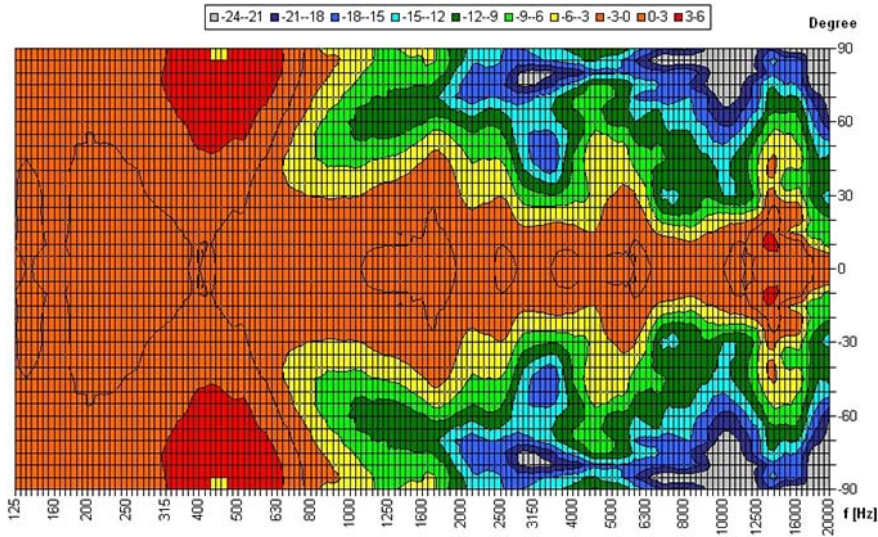

Technical Data

Description	WA 06-165/T
Power	6/3/1,5 W
Frequency Range	197 - 21.900 Hz
Frequency Response	175 - 23.500 Hz
SPL 1W/1m, peak	100,6 dB
SPL Pmax/1m, peak	108,4 dB
Sensitivity 1W/1m	98,6 dB
Dispersion (-10dB)	180° (h) / 96° (v)
Temperature range	-20 / +80 °C
Dimensions	254x195x81 mm
Weight (net)	1,70 kg
Colour	white
Connector	2-pin push clamp
Mounting	spring clamp
Packing Unit	8
IP Rating	IP54

Product Attributes

Polar Diagrams

Horizontal Isobars

Copyright by Four-Audio GmbH & Co KG Licensed to AAC

Parameters: Cyclic Move: 0° ; Symmetry: 0,+180 sym ; Freq.Smooth: 1/3 Oct ; Ang.Resol: 5° ; Rel. to: 0° Axis 0°