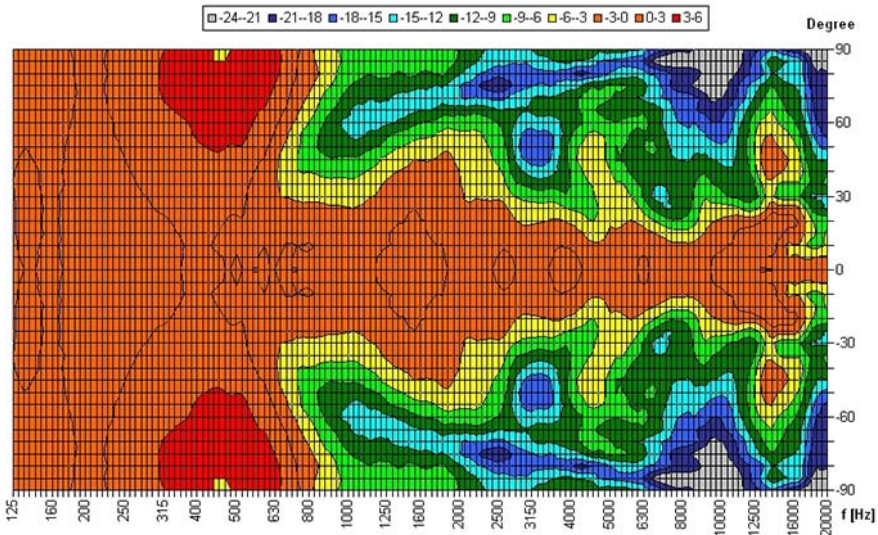

Technical Data

Description	WA 06-165/T
Power	6/3/1,5 W
Frequency Range	197 - 21.900 Hz
Frequency Response	175 - 23.500 Hz
SPL 1W/1m, peak	100,6 dB
SPL Pmax/1m, peak	108,4 dB
Sensitivity 1W/1m	98,6 dB
Dispersion (-10dB)	180° (h) / 96° (v)
Temperature range	-20 / +80 °C
Dimensions	254x195x81 mm
Weight (net)	1,70 kg
Colour	white
Connector	2-pin push clamp
Mounting	spring clamp
Packing Unit	8
IP Rating	IP54

Product Attributes

Polar Diagrams

Horizontal Isobars

Copyright by Four-Audio GmbH & Co KG Licensed to AAC

Parameters: Cyclic Move: 0° ; Symmetry: 0,+180 sym ; Freq.Smooth: 1/3 Oct ; Ang.Resol: 5° ; Rel. to: 0° Axis 0°

Copyright by Four-Audio GmbH & Co KG Licensed to AAC

Vertical Isobars

Parameters: Cyclic Move: 0° ; Symmetry: 0,+180 sym ; Freq.Smooth: 1/3 Oct ; Ang.Resol: 5° ; Rel. to: 0° Axis 0°

Frequency Response Diagrams