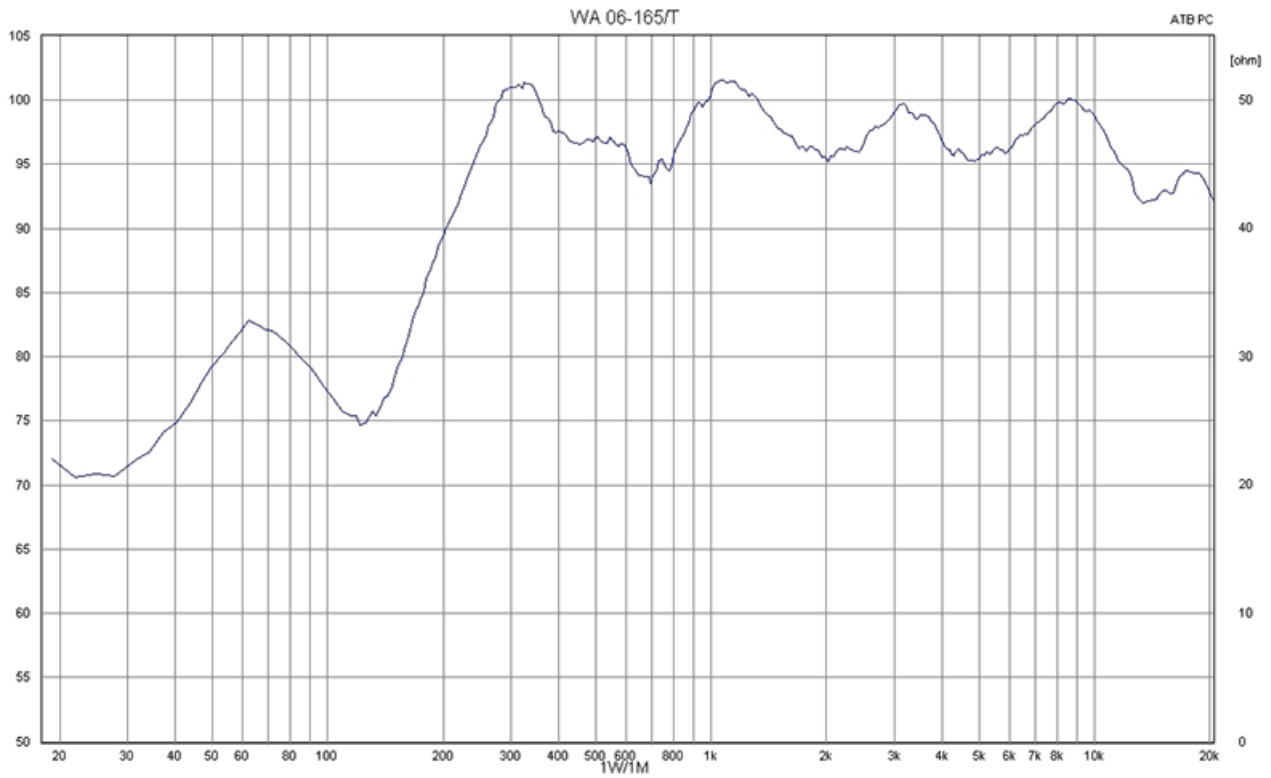

Technical Data

Description	WA 06-165/T
Power	6/3/1,5 W
Frequency Range	197 - 21.900 Hz
Frequency Response	175 - 23.500 Hz
SPL 1W/1m, peak	100,6 dB
SPL Pmax/1m, peak	108,4 dB
Sensitivity 1W/1m	98,6 dB
Dispersion (-10dB)	180° (h) / 96° (v)
Temperature range	-20 / +80 °C
Dimensions	254x195x81 mm
Weight (net)	1,70 kg
Colour	white
Connector	2-pin push clamp
Mounting	spring clamp
Packing Unit	8
IP Rating	IP54

Product Attributes

Polar Diagrams

Horizontal Isobars

Copyright by Four-Audio GmbH & Co KG Licensed to AAC

Parameters: Cyclic Move: 0° ; Symmetry: 0,+180 sym ; Freq.Smooth: 1/3 Oct ; Ang.Resol: 5° ; Rel. to: 0° Axis 0°

Copyright by Four-Audio GmbH & Co KG Licensed to AAC

Vertical Isobars

Parameters: Cyclic Move: 0° ; Symmetry: 0,+180 sym ; Freq.Smooth: 1/3 Oct ; Ang.Resol: 5° ; Rel. to: 0° Axis 0°

Frequency Response Diagrams